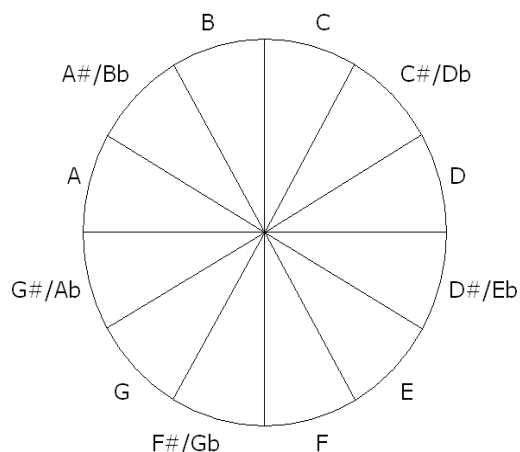

Stefans Ukulele

www.stefansukulele.com

Ukulele chords

156 chords for more ukulele fun

D TUNED

© Stefans Ukulele
Free for non-commercial use
All other use contact stefan@stefansukulele.com

Where are the notes on the ukulele

Here is the notes on the ukulele

Here is how a C chord is played

This is how the notes interact

What does the chord abbreviations mean

(here shown with C as an example)

C, Cmaj or C major	C major is the most common chord (C, E, G)
Cm	C minor, here is the E lowered to a Eb (C, Eb, G)
C° or Cdim	C diminished means that it is reduced and the E and G are lowered to Eb and F# (C, Eb, F#)
C ^Δ or Cmaj7	C Major 7 means a C major with the 11halfsteps tone added (C, E, G, B) in this case a C major and a E minor chord combined
C+ ,Caug or CmMaj7	C augmented means intensified and here is the G highered to a Ab (C, E, Ab)
Csus	C suspended is a chord that is a mix of previous and upcoming chords, most common is Csus4 and includes (C, F G)
Cm7	C minor 7 is an ordinary minor chord with the 7th tone added (C, Eb, G, Bb)
C7	C7 is an ordinary major chord with the 7th tone added (C, E, G, Bb)