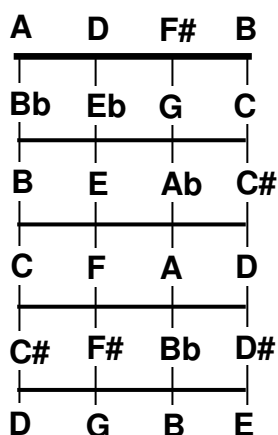

Stefans Ukulele

www.stefansukulele.com

Ukulele chords

156 chords for more ukulele fun

D TUNED

© Stefans Ukulele
Free for non-commercial use
All other use contact stefan@stefansukulele.com

Where are the notes on the ukulele

Here is the notes on the ukulele

Here is how a C chord is played

This is how the notes interact

What does the chord abbreviations mean

(here shown with C as an example)

C, Cmaj or C major	C major is the most common chord (C, E, G)
Cm	C minor, here is the E lowered to a Eb (C, Eb, G)
C° or Cdim	C diminished means that it is reduced and the E and G are lowered to Eb and F# (C, Eb, F#)
C ^Δ or Cmaj7	C Major 7 means a C major with the 11halfsteps tone added (C, E, G, B) in this case a C major and a E minor chord combined
C+ ,Caug or CmMaj7	C augmented means intensified and here is the G highered to a Ab (C, E, Ab)
Csus	C suspended is a chord that is a mix of previous and upcoming chords, most common is Csus4 and includes (C, F G)
Cm7	C minor 7 is an ordinary minor chord with the 7th tone added (C, Eb, G, Bb)
C7	C7 is an ordinary major chord with the 7th tone added (C, E, G, Bb)