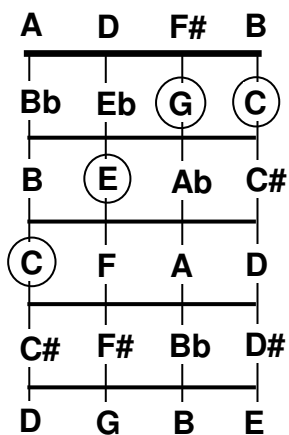

Stefans Ukulele

www.stefansukulele.com

Ukulele chords

156 chords for more ukulele fun

D TUNED

© Stefans Ukulele
Free for non-commercial use
All other use contact stefan@stefansukulele.com

Where are the notes on the ukulele

Here is the notes on the ukulele

Here is how a C chord is played

This is how the notes interact

What does the chord abbreviations mean

(here shown with C as an example)

C, Cmaj or C major	C major is the most common chord (C, E, G)
Cm	C minor, here is the E lowered to a Eb (C, Eb, G)
C° or Cdim	C diminished means that it is reduced and the E and G are lowered to Eb and F# (C, Eb, F#)
C ^Δ or Cmaj7	C Major 7 means a C major with the 11halfsteps tone added (C, E, G, B) in this case a C major and a E minor chord combined
C+ ,Caug or CmMaj7	C augmented means intensified and here is the G highered to a Ab (C, E, Ab)
Csus	C suspended is a chord that is a mix of previous and upcoming chords, most common is Csus4 and includes (C, F G)
Cm7	C minor 7 is an ordinary minor chord with the 7th tone added (C, Eb, G, Bb)
C7	C7 is an ordinary major chord with the 7th tone added (C, E, G, Bb)